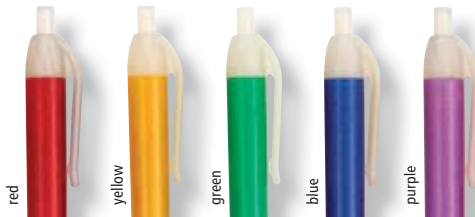

Colors: As shown.

Imprint Area: 1 1/2" W x 5/8" H

Refill Ink: Black

## TRANSLUCENT COLOR W/ CLEAR CAP & TIP TL400 CT

Packaging: Bulk. Approx. 3lbs per carton of 150 pcs.

	150	250	500	1000	2500
TL400 CT	.72	.66	.61	.55	.53

5C

Imprint: Silkscreen one color.

Screen Charge: \$25(G). See page 32 for additional information