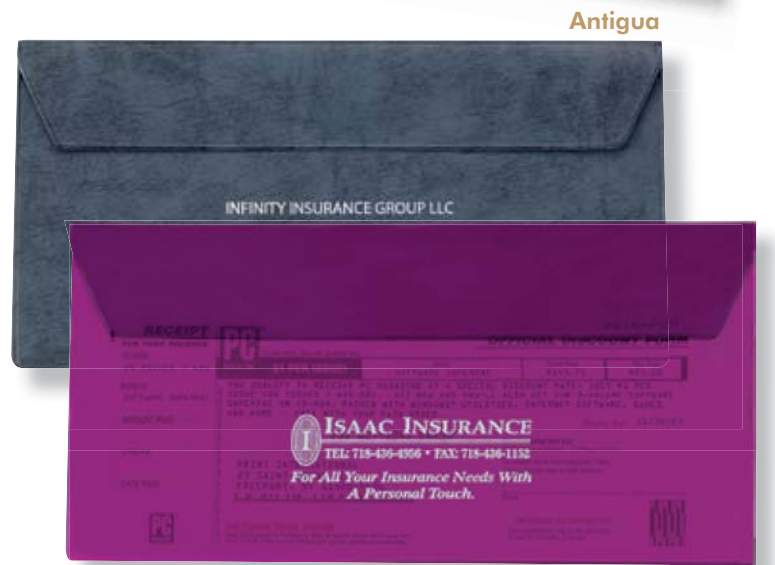

DOCUMENT CASES

DOCUMENT CASE 0710

Size: 10" x 6 3/4" Packaging: Bulk. Approx. 11lbs per carton of 100 pcs.

Features:

- Two clear business card pockets
- Optional Velcro® closure \$.60(G)

Materials: Suedene (#02-34). See page 32 for colors.

Features:

- 1 1/2" bottom gusset
- Two clear business card pockets
- Optional Velcro® closure \$.60(G)

Materials: Suedene (#02-34). See page 32 for colors.

Imprint: Includes Hot stamped up to 8 square inches. Die required see page 33.

246	100	250	500	1000
	1.65	1.57	1.52	1.20
3AC				

246

DOCUMENT HOLDER WITH VELCRO® 251

Size: 10" x 5" Packaging: Bulk. Approx. 7lbs per carton of 100 pcs.

Materials: Suedene (#02-34), Translucent (#40-46) or Antigua (#71-78).

See page 32 for colors.

Imprint: Includes Hot stamped up to 8 square inches. Die required see page 33.

251	#02-34	100	250	500	1000
	#40-46	1.70	1.60	1.58	1.05
	#71-78	1.75	1.65	1.63	1.10
		2.05	1.95	1.93	1.40
3AC					